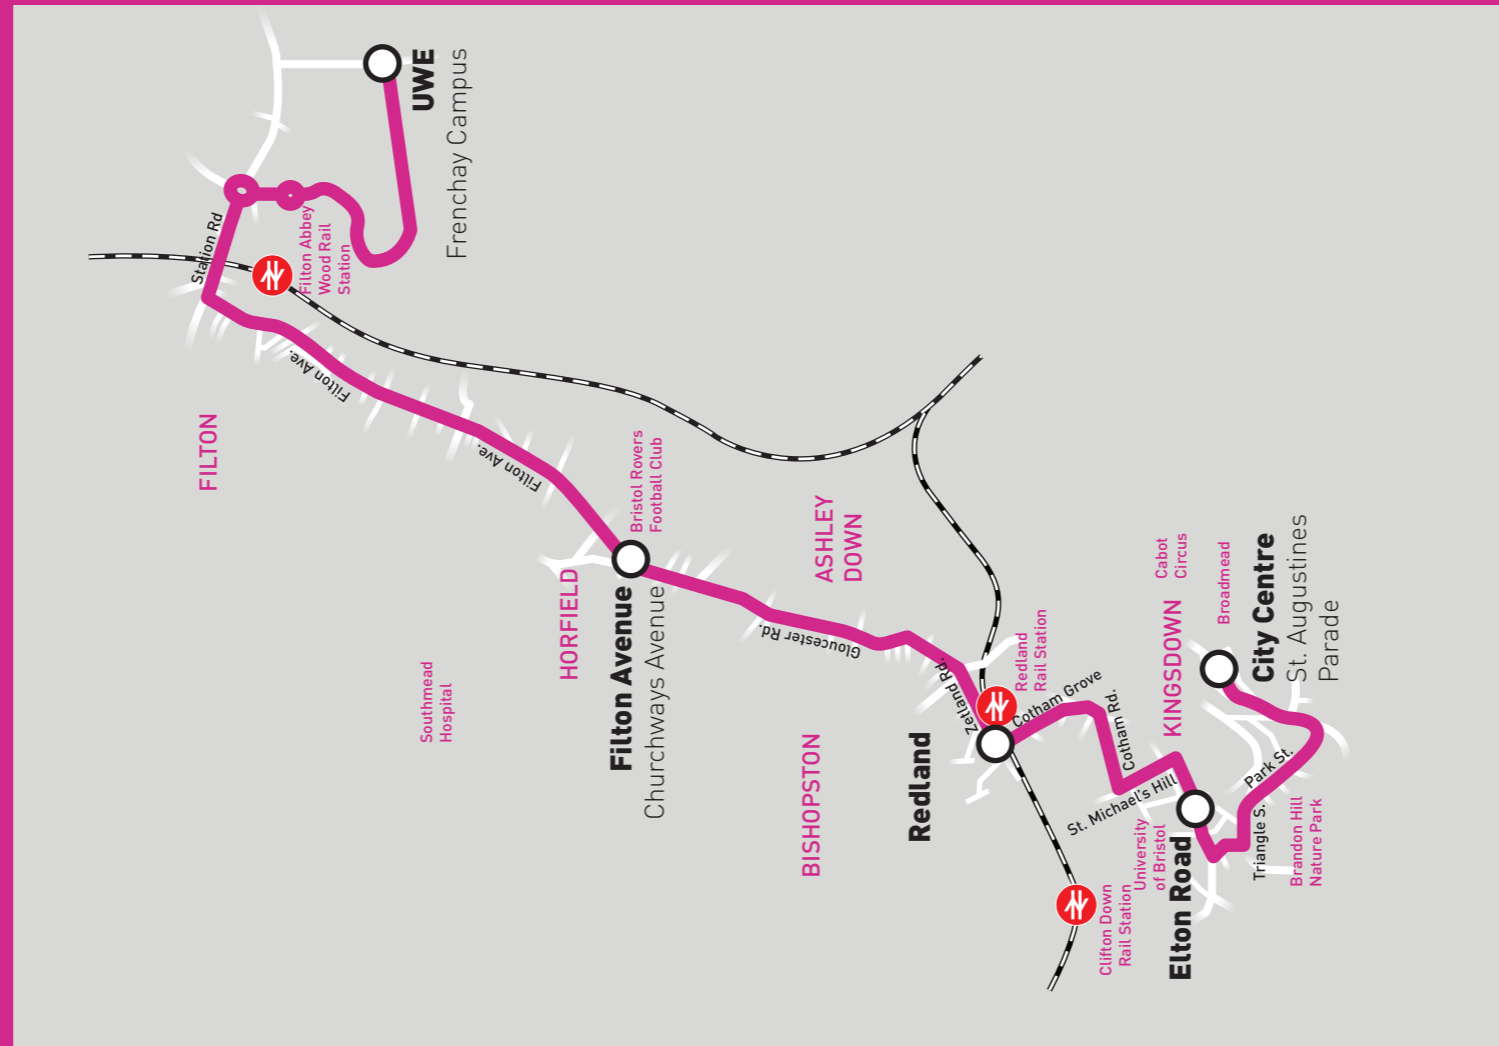

Call us:
0117 321 3190

Text us:
07797 800870

E-mail us:
comments@wessexred.co.uk

Visit:
www.wessexred.co.uk

facebook.com/wessexbus

twitter.com/wessexbus

Wessex

19

WESSEX RED

- UWE, Frenchay
- Gloucester Road
- Cotham
- Bristol City Centre

Valid from:
14 January 2013

Wessex