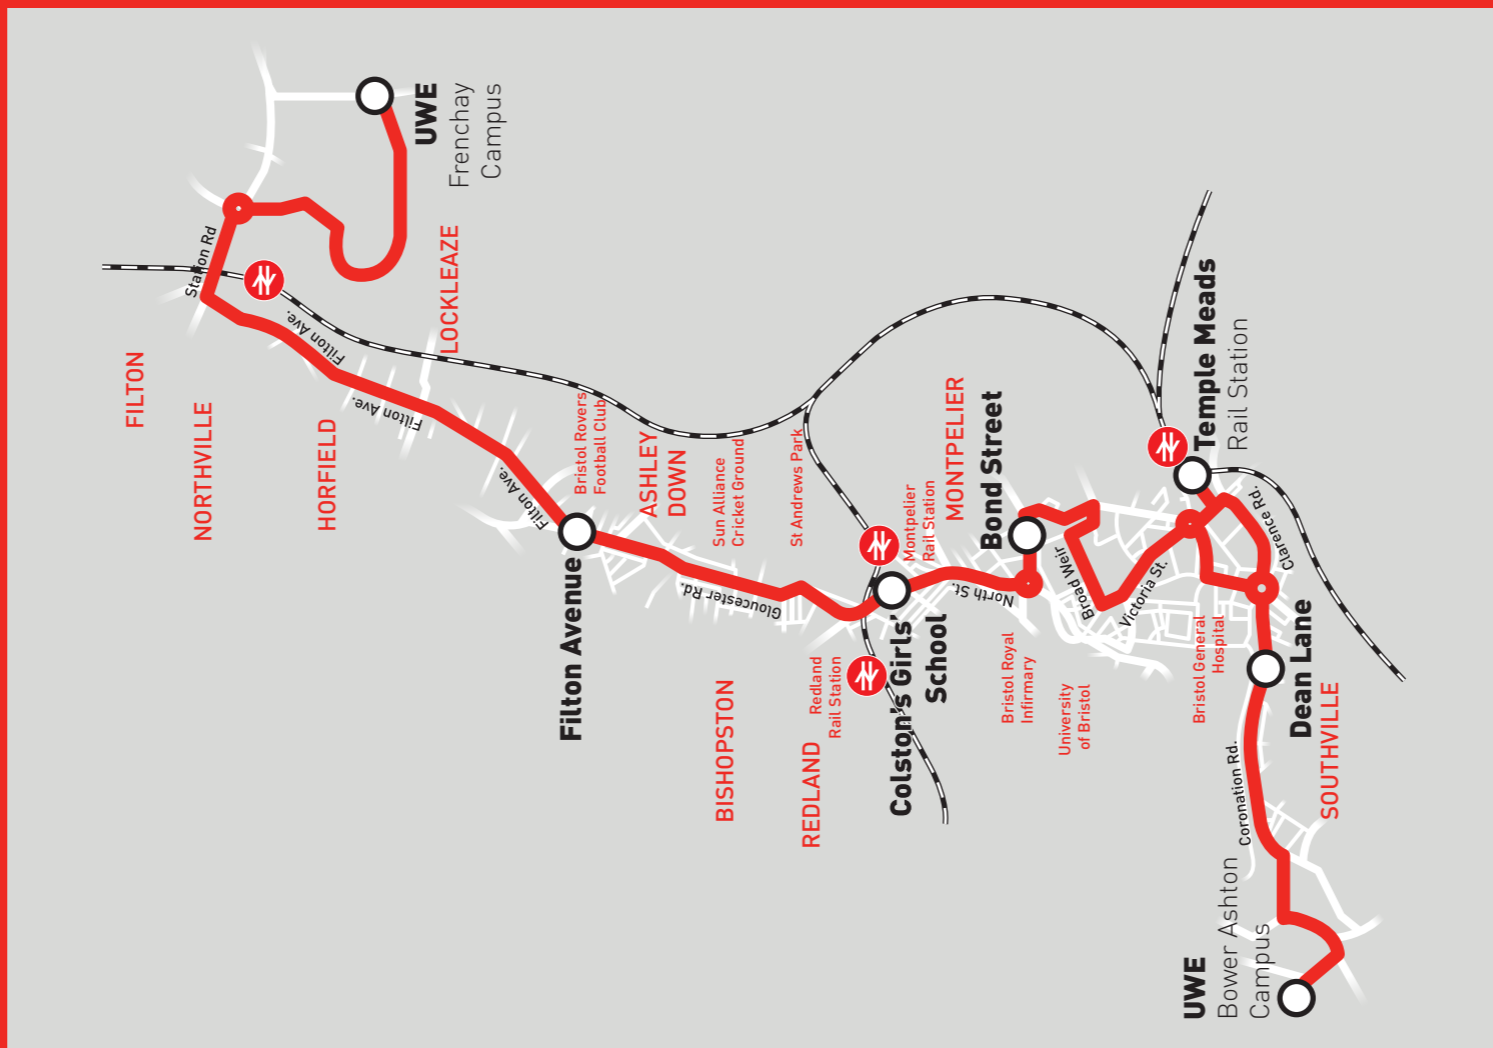

Call us:
0117 321 3190

Text us:
07797 800870

E-mail us:
comments@wessexred.co.uk

Visit:
www.wessexred.co.uk

facebook.com/wessexbus

twitter.com/wessexbus

wessex

11/A

WESSEX RED

- UWE, Frenchay
- Bristol City Centre
- Bristol Temple Meads
- UWE, Bower Ashton

Valid from:
14 January 2013

wessex